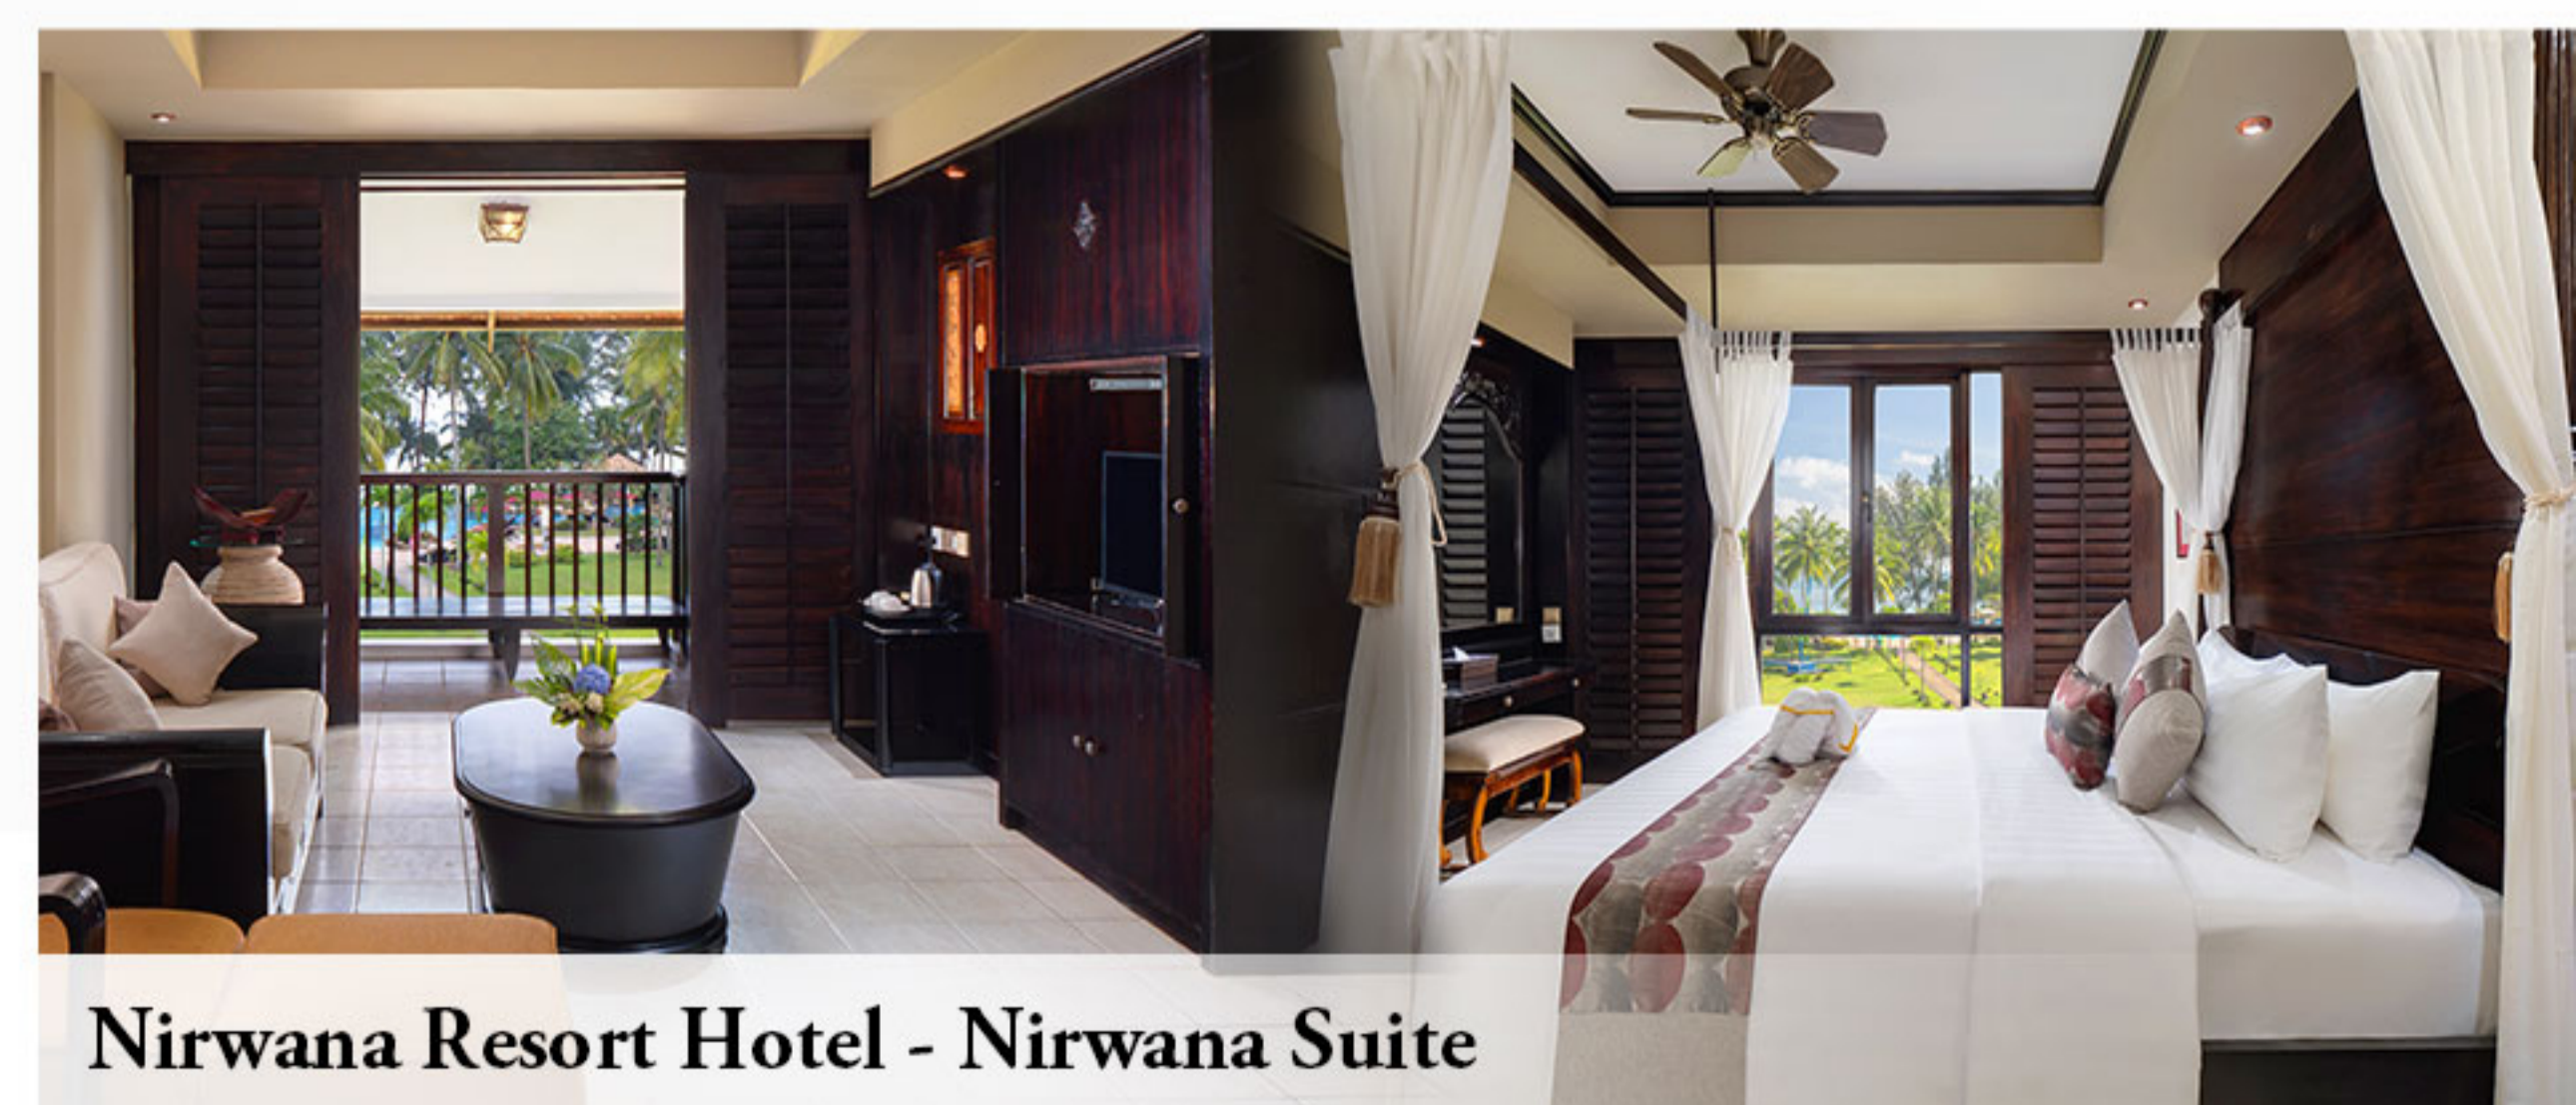

Nirwana Resort Hotel - Nirwana Premier

Nirwana Resort Hotel - Nirwana Suite

Terms and Conditions

A maximum of 3 rooms per booking is allowed. Valid/relevant employee staff pass or business card to be presented upon check in. All Spa bookings will be subjected to availability time slot and to contact Anindya Resort Spa for bookings. Discount vouchers are valid during stay period. Discount vouchers are not valid with other promotions. Unused vouchers are non-refundable nor exchangeable. Complimentary room upgrade only applicable at Nirwana Resort Hotel with one category room upgrade excluding Nirwana Suite. Promotion is not inclusive of ferry arrangements. Other terms and conditions apply. Offer valid from 2 January 2025 to 30 June 2025. Nirwana Gardens reserves the right to amend the terms and conditions of this offer at its discretion without prior notice.